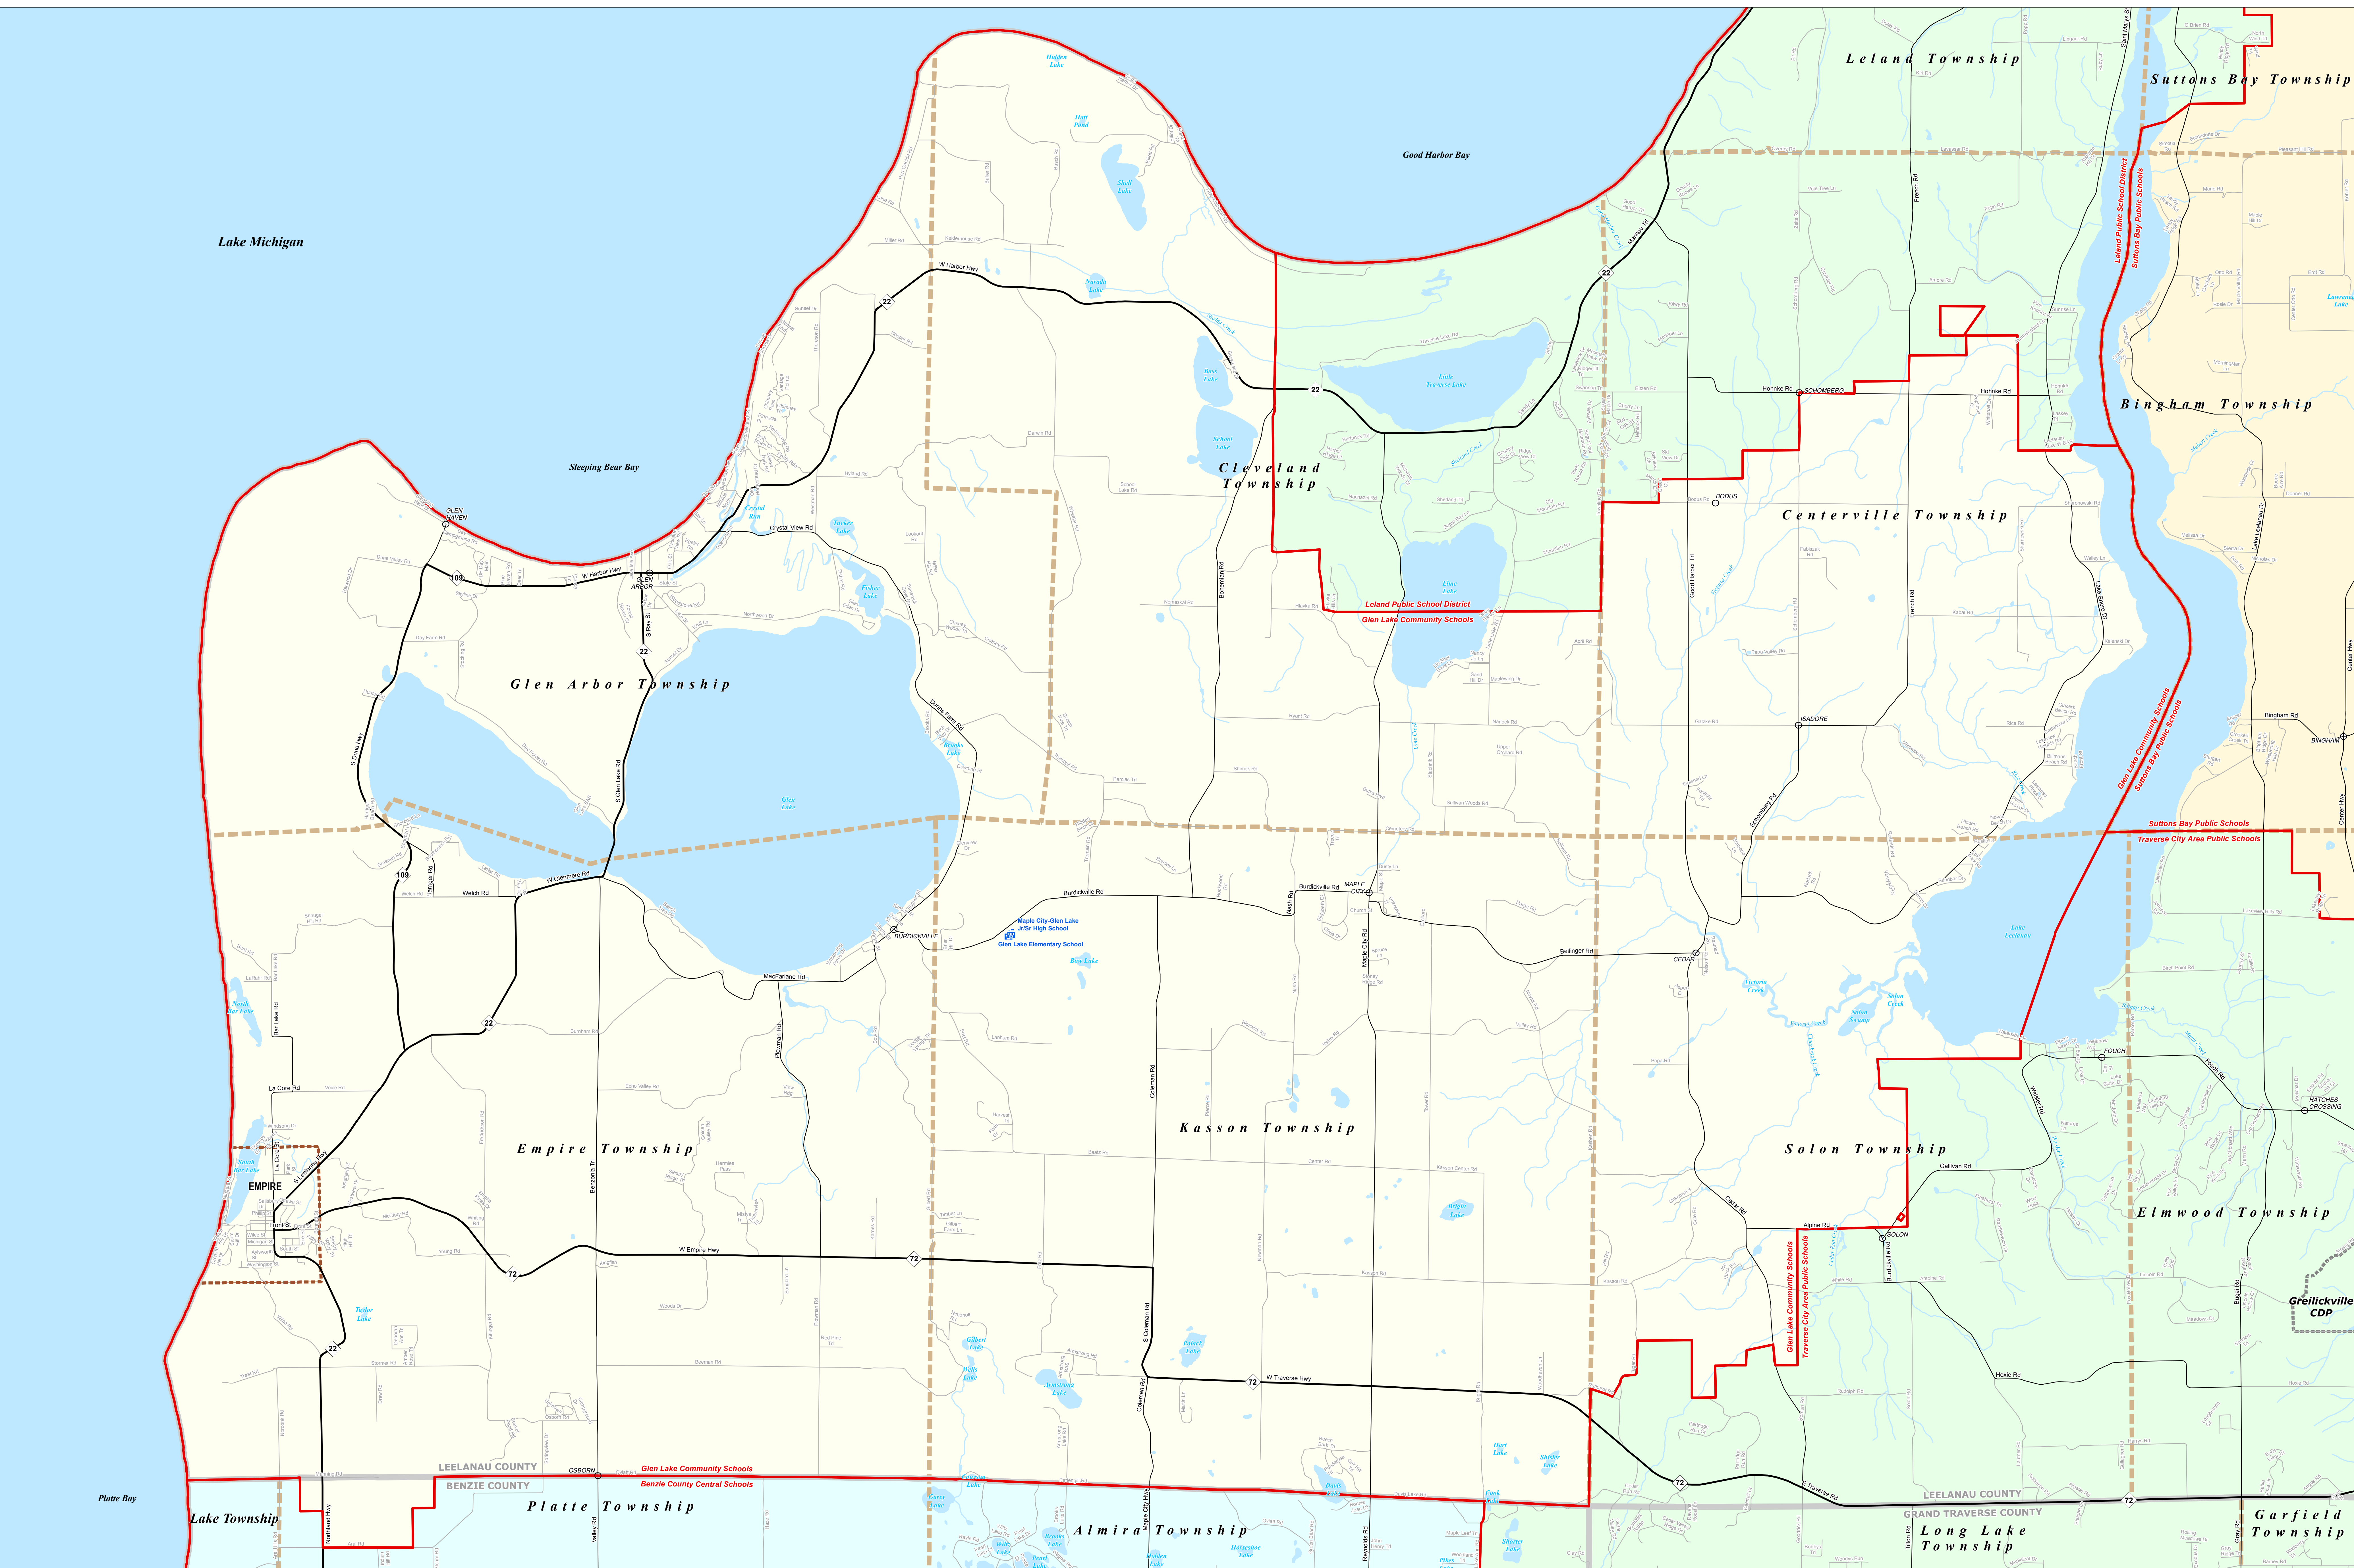

GLEN LAKE COMMUNITY SCHOOLS

Traverse Bay Area ISD

0 0.25 0.5 1 Miles

All information presented in this publication is in the public domain and may be reproduced, reprinted, and redistributed as desired.

Legend	
School District	School
County	Water Feature
City	Freeway
Township	Highway
Village	Primary Road
Census Designated Place	Local Road
Railroad	River, Stream, or Drain